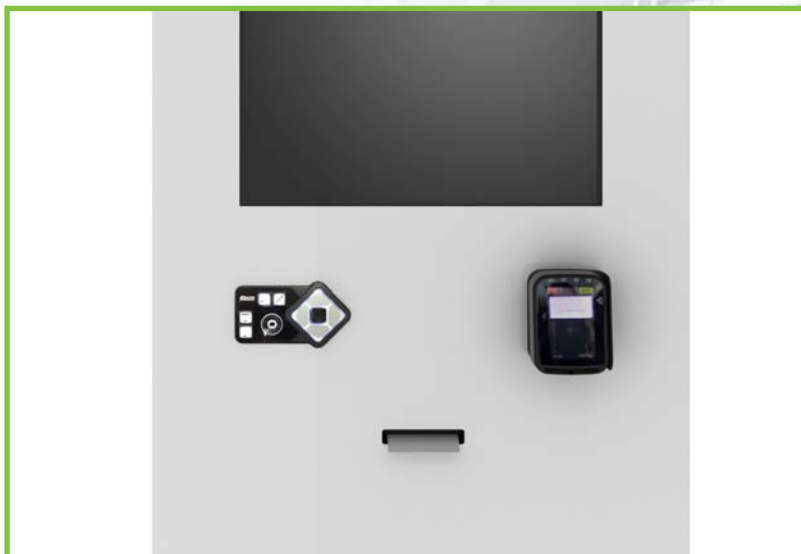

APPROACH WALL

FrankMayer
AND ASSOCIATES, INC.

Save space without sacrificing the quality or features of a larger system with our **Approach Wall 32"** wall mount kiosk. A sleek solution designed for easy internal access, the wall kiosk integrates seamlessly into any environment while maximizing your floor space and providing a wide variety of self-service transactions.

A SELF-SERVICE KIOSK SOLUTION THAT FITS ANY ENVIRONMENT

Self-service kiosks deliver an enhanced customer experience across multiple industries. Learn how they can benefit yours.

- » Fast Casual/QSR
- » Healthcare
- » Grocery
- » Cannabis
- » Hospitality
- » Retail
- » Automotive
- » Home Improvement