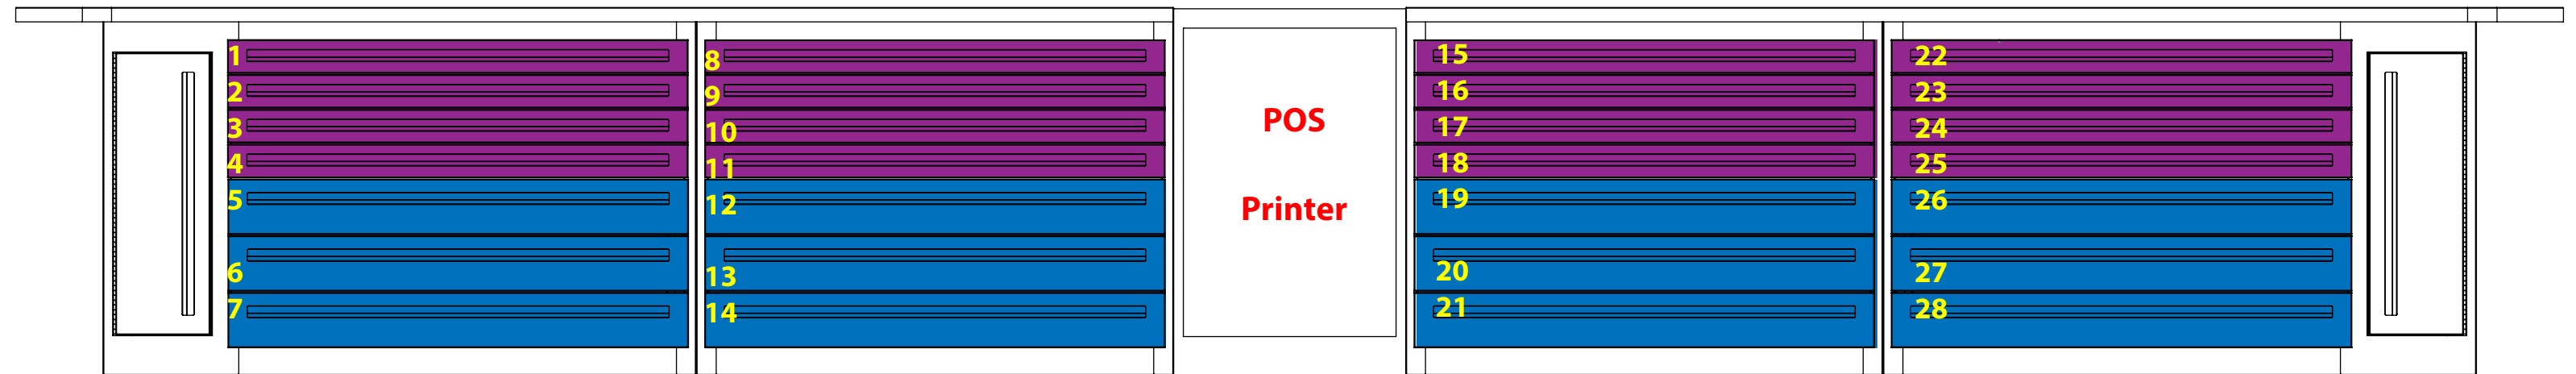

PGA TOUR SUPERSTORE

FITTING STUDIO PLANOGRAM

1. Callaway Iron Shafts - 30 (1)
2. Callaway Iron Shafts - 30 (1)
3. Callaway Iron Shafts - 30 (1)
4. Taylormade Iron Shafts - 30 (1)
5. Taylormade Iron Shafts - 60 (6)
6. Taylormade Iron Shafts - 60 (6)
7. Wedge Shafts & Components - (5)

8. Ping Iron shafts - 30 (1)
9. Ping Iron Shafts - 30 (1)
10. Mizuno Iron Shafts - 30 (1)
11. Mizuno Iron Shafts - 30 (1)
12. RH Iron Components (4)
13. LH Iron Components (4)
14. Wedge Shafts & Components (5)

15. Titleist Iron shafts - 30 (1)
16. Titleist Iron Shafts - 30 (1)
17. Cobra Iron Shafts - 30 (1)
18. Srixon/Miura Iron Shafts - 30 (1)
19. RH Dr Heads (cal,tm,cob) (2)
20. RH Dr Heads (tit,ping,miz) (2)
21. LH Driver Heads (2)

22. Call/TM OEM Dr Shafts - 30 (1)
23. Tit/Ping OEM Dr Shafts - 30 (1)
24. Cob/MZ/SX OEM Dr Shafts - 30 (1)
25. OEM Fwy Wood Shafts - 30 (1)
26. OEM Hybrid Shafts - 60 (6)
27. RH FWY Wood Heads (3)
28. LH Fwy Woods RH Hyb Heads (3)

"A" SHORT UPPER DRAWERS
16 TOTAL DRAWERS

"B" TALL LOWER DRAWERS
12 TOTAL DRAWERS

(1)