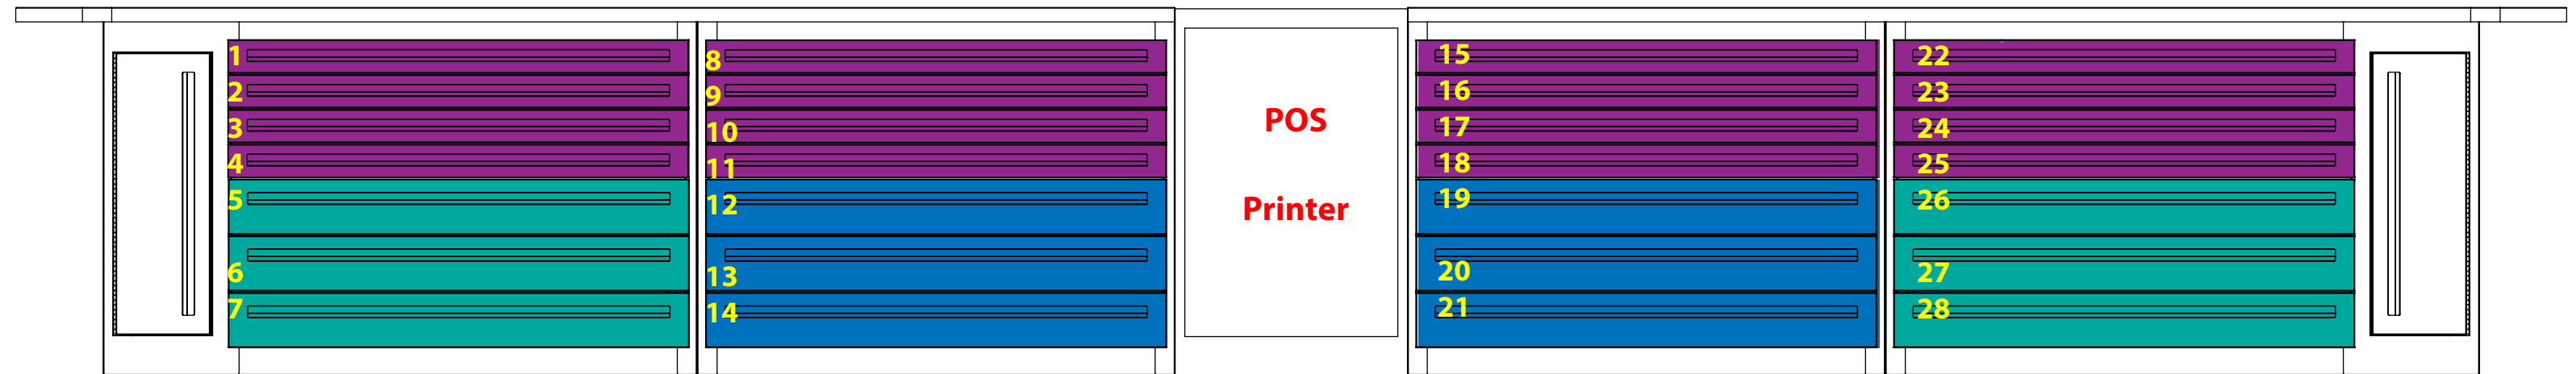

PGA TOUR SUPERSTORE

FITTING STUDIO PLANOGRAM

1. Callaway Iron Shafts - 30
2. Callaway Iron Shafts - 30
3. Callaway Iron Shafts - 30
4. Taylormade Iron Shafts - 30
5. Taylormade Iron Shafts - 30
6. Taylormade Iron Shafts - 30
7. Wedge Shafts & Components

8. Ping Iron shafts - 30
9. Ping Iron Shafts - 30
10. Mizuno Iron Shafts - 30
11. Mizuno Iron Shafts - 30
12. RH Iron Components
13. LH Iron Components
14. Wedge Shafts & Components

15. Titleist Iron shafts - 30
16. Titleist Iron Shafts - 30
17. Cobra Iron Shafts - 30
18. Srixon/Miura Iron Shafts - 30
19. RH Dr Heads (cal,tm,cob)
20. RH Dr Heads (tit,ping,miz)
21. LH Driver Heads

22. Call/TM OEM Dr Shafts - 30
23. Tit/Ping OEM Dr Shafts - 30
24. Cob/MZ/SX OEM Dr Shafts - 30
25. OEM Fwy Wood Shafts - 30
26. OEM Hybrid Shafts - 30
27. RH FWY Wood Heads
28. LH Fwy Woods RH Hyb Heads

SHORT UPPER DRAWERS

16 TOTAL DRAWERS

TALL LOWER DRAWERS (SHALLOW)

6 TOTAL DRAWERS

TALL LOWER DRAWERS (DEEP)

6 TOTAL DRAWERS